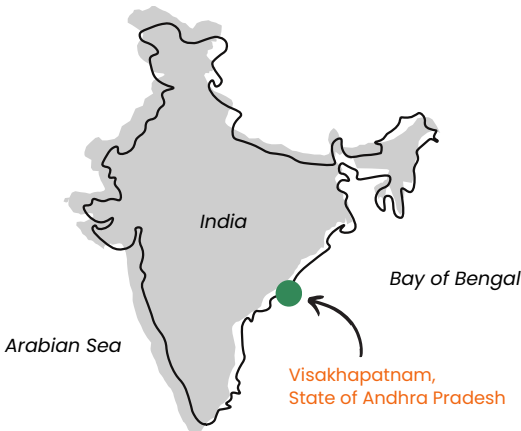

Sponsorship Program

CHRIST FOR INDIA

Who Are We?

Christ For India is a nonprofit organization, supporting a ministry's campus in **Visakhapatnam**, and led by Rev. Jameson P. Titus.

His parents **Apostle Dr. P.J. & Mrs. Mary Titus** founded the **ministry in 1981** when they sold their house in the United States and moved back to India.

Christ For India began with one vision: **Reaching One Billion Plus Souls For Christ.**

Under the leadership of Rev. Jameson P. Titus, the ministry continues to include **a Children's Home, a Public School, an accredited College & Seminary**, a farm, dairy and **nation-wide church planting network in India.**